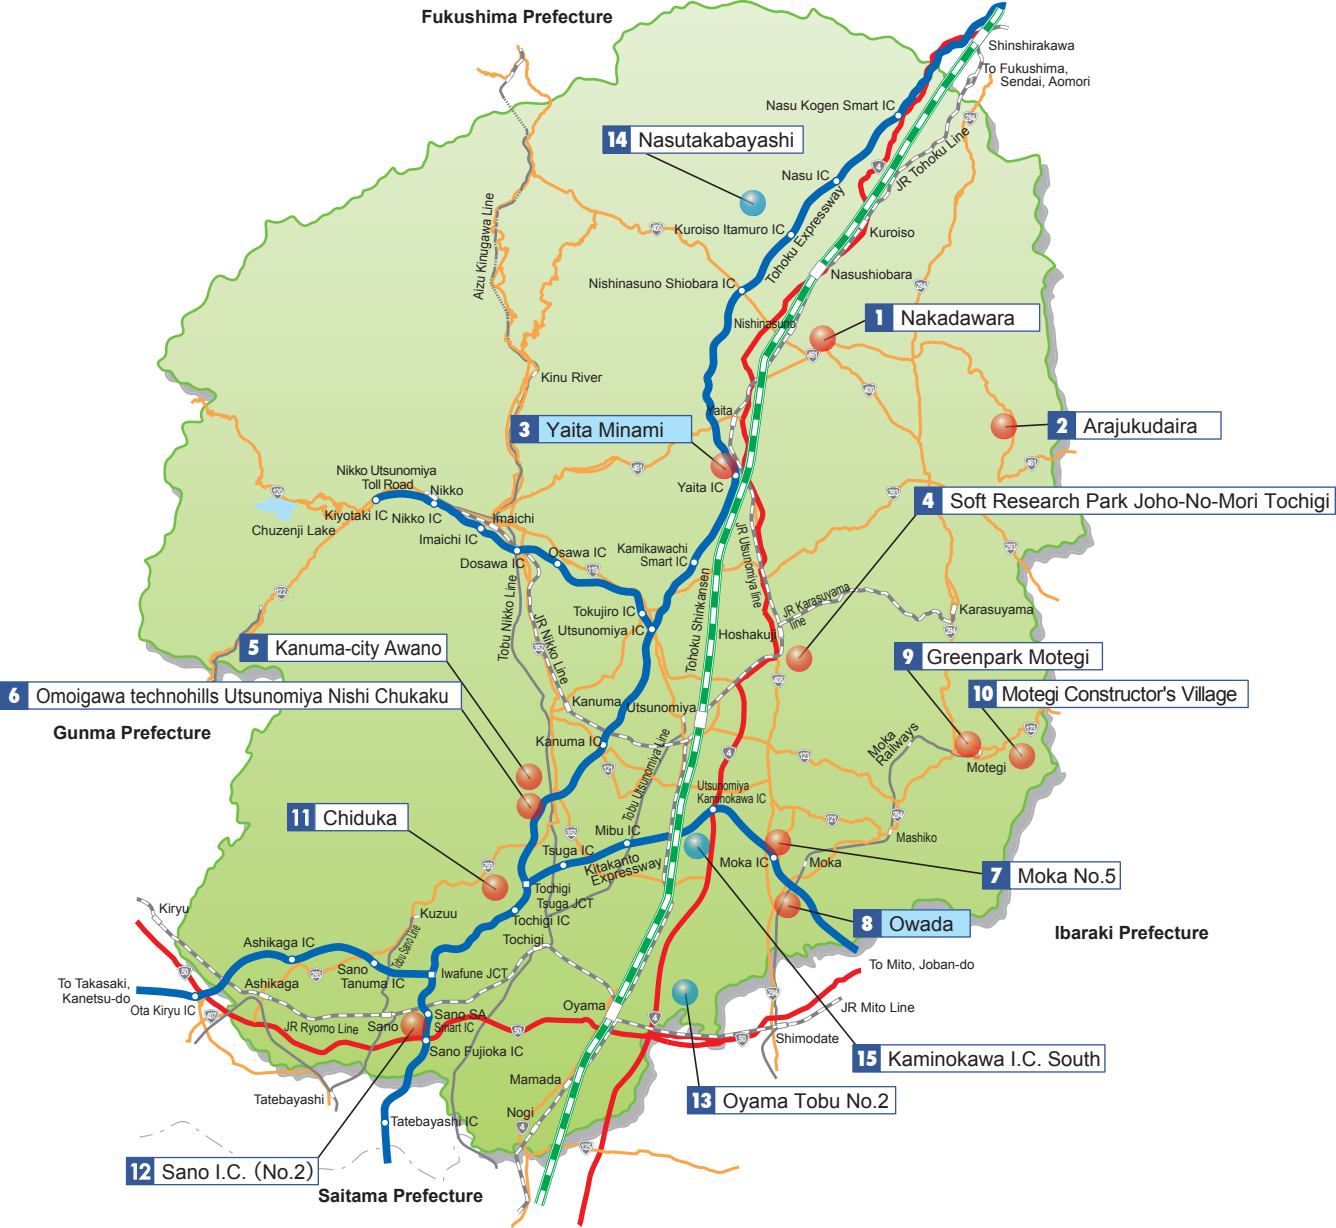

Fukushima Prefecture

14 Nasutakabayashi

1 Nakadawara

2 Arajukudaira

3 Yaita Minami

4 Soft Research Park Joho-No-Mori Tochigi

5 Kanuma-city Awano

9 Greenpark Motegi

10 Motegi Constructor's Village

6 Omoigawa technohills Utsunomiya Nishi Chukaku

Gunma Prefecture

11 Chiduka

7 Moka No.5

8 Owada

Ibaraki Prefecture

To Takasaki Kanetsu-do

15 Kaminokawa I.C. South

12 Sano I.C. (No.2)

Saitama Prefecture

13 Oyama Tobu No.2