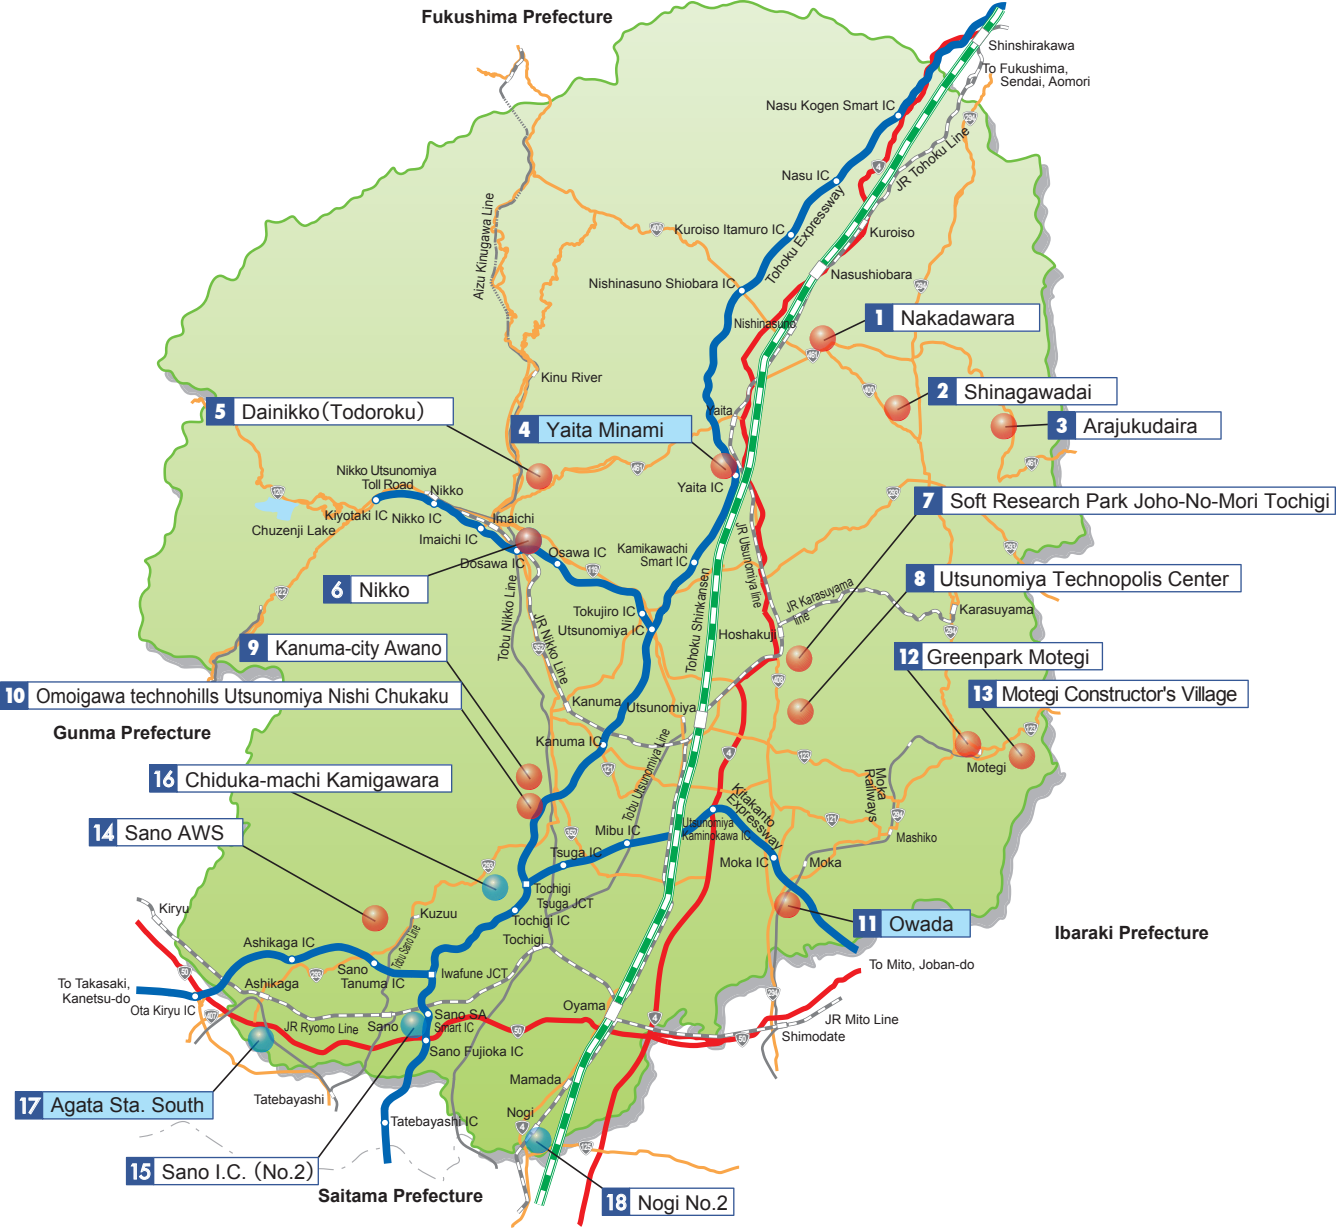

Fukushima Prefecture

5 Dainikko (Todoroku)

4 Yaita Minami

1 Nakadawara

2 Shinagawadai

3 Arajukudaira

7 Soft Research Park Joho-No-Mori Tochigi

8 Utsunomiya Technopolis Center

9 Kanuma-city Awano

12 Greenpark Motegi

13 Motegi Constructor's Village

10 Omoigawa technohills Utsunomiya Nishi Chukaku

Gunma Prefecture

16 Chiduka-machi Kamigawara

14 Sano AWS

11 Owada

Ibaraki Prefecture

17 Agata Sta. South

15 Sano I.C. (No.2)

Saitama Prefecture

18 Nogi No.2